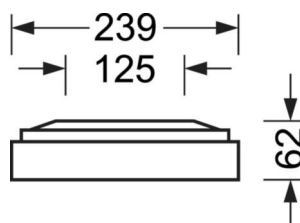

LIGHTING TECHNOLOGY

Placement	LED, Colour rendering/Light colour CRI ≥ 80 / 4000K
Colour tolerance (MacAdam)	3SDCM
Photobiological safety (Luminaire)	RGO
Nominal luminous flux/switching steps (EDM)	3400lm/25W, 3000lm/21W, 2500lm/18W, 2000lm/14W
LED service life	100000h L80/B10 (Tq 25°C), 50000h L90/B50 (Tq 25°C)
Luminaire luminous efficiency	147lm/W-137lm/W
UGR lat./long.	18.6 / 18.9 (25W)

MECHANICS

Housing colour	silver grey/white aluminium RAL 9006
Dimensions (LxWxH/DxH)	1248mm x 239mm x 62mm
Weight (net)	5kg
Cable entry KE (X/Y)	0mm/0mm
Type of installation	Ceiling-mounted single installation, Ceiling-mounted trunking installation

DEEP-LINK

<https://www.regiolux.de/en/article/65713024175>

Reference	LED 3400lm/25W 840
ηLB	100 %
Φ ↓/↑	100 % / 0 %
UGR lat./long.	18.6 / 18.9
VDU	65° < 3000cd/m²

Dimensions

L	1248 mm	Length
B	239 mm	Width
H	62 mm	Height
A1	1000 mm	Mounting distance single mounting
A3	248 mm	Mounting distance between luminaires in a light run arrangement
A4	125 mm	Mounting distance (width)
X	0 mm	Distance cable infeed to the center of the luminaire on the X-axis
Y	0 mm	Distance cable infeed to the center of the luminaire on the Y-axis