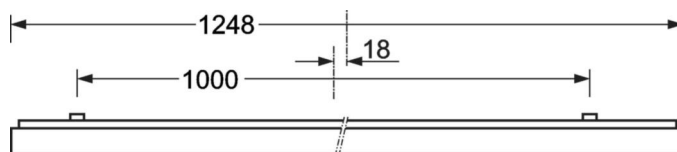

Surface-mounted luminaire - Micro-prismatic diffuser - direct distribution

Steel sheet enclosure, powder-coated rectangular cross-section, integrated Quicklock quick-mount bracket system with catch hook and safety rope for simple and quick mounting; Housing colour silver grey/white aluminium RAL 9006; Homogeneous direct light distribution for VDU-compatibility in accordance with DIN-EN 12464-1; glare reduction through microprism diffuser with special "multilayer" technology and optimised light deflecting foil; Easy installation of the connection, directly on the top of the luminaire with a terminal cover cap; the ETM levels can easily be adjusted from the upper side of the luminaire. Electrical connection via 3-pole connection terminal with plug-in contacts.. If required, an AVA-MH universal mounting aid is available as an accessory. Surface-mounted luminaire for ceiling installation;

MECHANICS

Housing colour	silver grey/white aluminium RAL 9006
Dimensions (LxWxH/DxH)	1248mm x 239mm x 62mm
Weight (net)	5kg
Cable entry KE (X/Y)	0mm/0mm
Type of installation	Ceiling-mounted single installation, Ceiling-mounted trunking installation

DEEP-LINK

<https://www.regiolux.de/en/article/65713024175>

Reference	LED 3400lm/25W 840
ηLB	100 %
Φ ↓/↑	100 % / 0 %
UGR lat./long.	18.6 / 18.9
VDU	65° < 3000cd/m²

Dimensions

L	1248 mm	Length
B	239 mm	Width
H	62 mm	Height
A1	1000 mm	Mounting distance single mounting
A3	248 mm	Mounting distance between luminaires in a light run arrangement
A4	125 mm	Mounting distance (width)
X	0 mm	Distance cable infeed to the center of the luminaire on the X-axis
Y	0 mm	Distance cable infeed to the center of the luminaire on the Y-axis