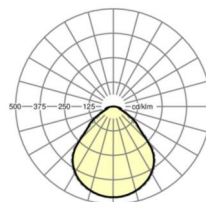

LIGHTING TECHNOLOGY

Placement	LED, Colour rendering/Light colour CRI ≥ 80 / 4000K
Colour tolerance (MacAdam)	3SDCM
Photobiological safety (Luminaire)	RGO
Nominal luminous flux/switching steps (EDM)	3400lm/25W, 3000lm/21W, 2500lm/18W, 2000lm/14W
LED service life	100000h L80/B10 (Tq 25°C), 50000h L90/B50 (Tq 25°C)
Luminaire luminous efficiency	147lm/W-137lm/W
UGR lat./long.	18.6 / 18.9 (25W)

DEEP-LINK

<https://www.regiolux.de/en/article/65713024175>

Reference	LED 3400lm/25W 840
ηLB	100 %
Φ ↓/↑	100 % / 0 %
UGR lat./long.	18.6 / 18.9
VDU	65° < 3000cd/m²

Dimensions

L	1248 mm	Length
B	239 mm	Width
H	62 mm	Height
A1	1000 mm	Mounting distance single mounting
A3	248 mm	Mounting distance between luminaires in a light run arrangement
A4	125 mm	Mounting distance (width)
X	0 mm	Distance cable infeed to the center of the luminaire on the X-axis
Y	0 mm	Distance cable infeed to the center of the luminaire on the Y-axis